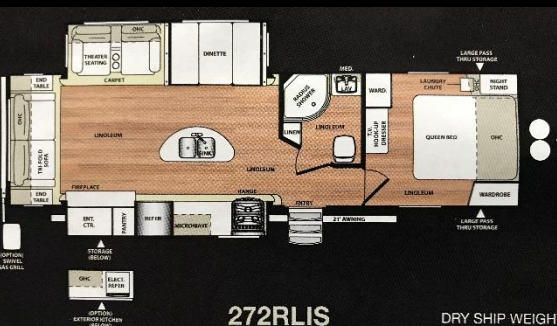

FEATURE SHEET – SITE 44

MOVE IN READY!!

2015 Heritage Glen Wildwood - \$28,999.00

This beautiful site is located on the 2nd tier of the park, which is a Waterview site.

- 1 bedroom
- 3 piece bathroom
- 3 burner stove, fridge, microwave and island
- 2 tipouts
- Leather furniture

Includes:

- Deck – 12' x 24', surrounded by beautiful flower beds
- Gazebo – 12' x 10'
- Shed – 8' x 10'

Seasonal Fee = \$4200.00

545 Centre Road, McKellar ON | 705-203-9923

www.candlelightonthebay.com | info@candlelightonthebay.com